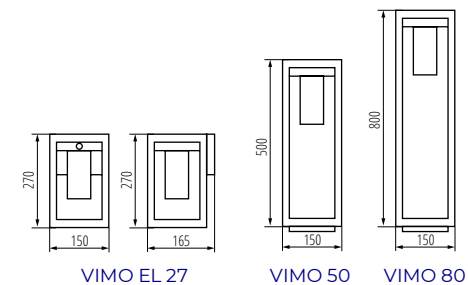

Kanlux **SMART**

**Kanlux**

A wide range of applications  
- in the garden, on the terrace and on the balcony

**Kanlux**

and on the facade

**Well  
packed.**

VIMO EL 27 B	<b>34980</b>	●	max 15		wall mounted
VIMO EL 27 BR	<b>34981</b>	●	max 15		wall mounted
VIMO EL 27 SE-B	<b>34982</b>	●	max 15	PIR	wall mounted
VIMO EL 27 SE-BR	<b>34983</b>	●	max 15	PIR	wall mounted
VIMO 50 B	<b>34984</b>	●	max 15		floor/ground mounted
VIMO 50 BR	<b>34985</b>	●	max 15		floor/ground mounted
VIMO 50 SE-B	<b>34986</b>	●	max 15	PIR	floor/ground mounted
VIMO 50 SE-BR	<b>34987</b>	●	max 15	PIR	floor/ground mounted
VIMO 80 B	<b>34988</b>	●	max 15		floor/ground mounted
VIMO 80 BR	<b>34989</b>	●	max 15		floor/ground mounted